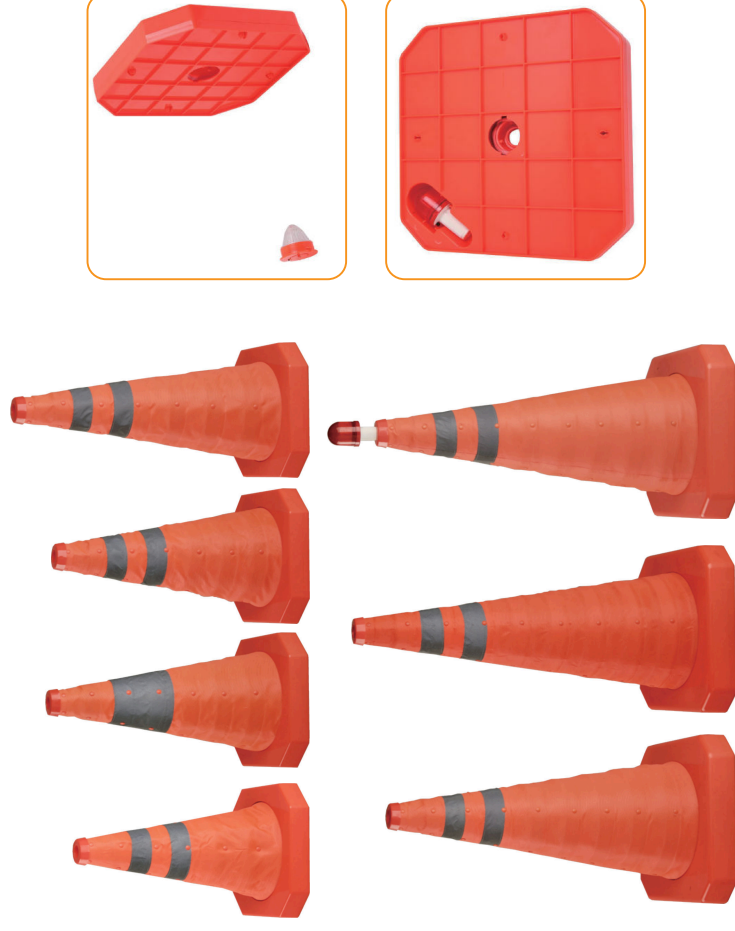

PVC Traffic Cone Europe Standard LZ-005A

Height	Base Size	Weight	Weight	Weight
750 mm	34x34 cm	2.35 kgs	Orange	Red
			Yellow	Blue

TRAFFIC CONE

PVC Traffic Cone interlock base LZ-004

PIC	Height	Base Size	Weight	Color
1	450 mm	28x28 cm	1.6 kgs	Orange / Red / Yellow / Blue
2	700 mm	36x36 cm	3.3 kgs	Orange / Red / Yellow / Blue
3	900 mm	36x36 cm	4.2 / 5.0 / 5.5 kgs	Orange / Red / Yellow / Blue

PVC Traffic Cone interlock base Europe Standard LZ-004A

Height	Base Size	Weight	Color
750 mm	36x36 cm	3.3 kgs	Orange / Red / Yellow / Blue

Traffic Cone Topper

PIC	Model NO	Belt Width/Length	Belt Color	Shell Height
1	JW-TCT-01	50mm/ 9 meters	Yellow / Black / Red / White	250 mm
2	JW-TCT-02	50mm/ 3 meters	Yellow / Black / Red / White	250 mm

Retractable Cone Bar JW-TCB=01

PIC	Max Length	Diameter	Color	Expandable Model
3	2.13 meter	34 mm	White / Red, Black / Yellow	single side /double sides expand
4	3.13 meter	34 mm	White / Red, Black / Yellow	double sides expand

Retractable Traffic Cone

The retractable traffic cone can be put mini LED warning light on the top of cones.

Item No.	Base Size	Height (exclude top light)	QTY/CTN	N./G. Weight	Carton Size	Carton Size
RTC-B70	30,6X30,6X3,8cm	70CM	10	7.2/9.2	45X32.5X32.5CM	45*32.5*37CM
RTC-B65	30,6X30,6X3,8cm	65CM	10	7.0/9.0	45X32.5X32.5CM	10PCS/CTN
RTC-B60	30,6X30,6X3,8cm	60CM	10	6.8/8.8	45X32.5X32.5CM	
RTC-B55	30,6X30,6X3,8cm	55CM	10	6.4/8.4	45X32.5X32.5CM	
RTC-B50	24,5X24,5X3,6cm	50CM	20	10.0/12.0	52X26.5X44.5CM	61*52*46.5CM
RTC-B45	24,5X24,5X3,6cm	45CM	20	9.3/11.3	52X26.5X44.5CM	40PCS/CTN
RTC-B40	24,5X24,5X3,6cm	40CM	20	8.6/10.6	52X26.5X44.5CM	
RTC-B35	19X19X4,5CM	35CM	40	10.5/12.5	49.6X39X36CM	49.6X39X36CM
RTC-B30	19X19X4,5CM	30CM	40	9.7/11.7	49.6X39X36CM	49.6X39X36CM