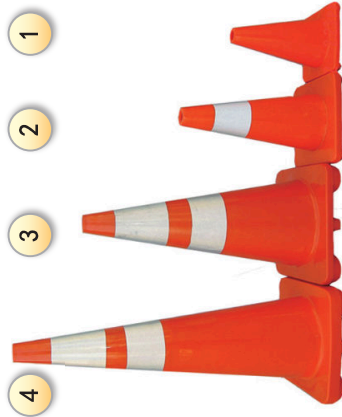

TRAFFIC CONE

PE Traffic Cone LZ-001

PIC	Height	Base Size	Weight
1	500 mm	28x28 cm	1.5 kgs
2	750 mm	38x38 cm	2.5 /4.2 kgs
3	1000 mm	49x49 cm	5.0 kgs
4	1000 mm	55x55 cm	7.5 kgs

Israel Standard Traffic Cone LZ-002

PIC	Height	Base Size	Weight
5	500 mm	28x28 cm	1.5 kgs
6	750 mm	43x43 cm	4.0 kgs
7	1000 mm	50x50 cm	6.0 kgs

TRAFFIC CONE

Rubber Traffic Cone LZ-003

Height	Base Size	Weight	Color	Reflective
700 mm	39x39 cm	4.2 kgs	Red / Black	None / Collar

Tripod Traffic Cone LZ-019

Height	Base Size	Weight
560 mm	40x40x40 cm	1.2 kgs

PVC Traffic Cone LZ-005

PIC	Height	Base Size	Weight	Reflective
1	300 mm	21x21 cm	0.6 kgs	none
2	450 mm	28x28 cm	1.1 kgs	15 cm
3	700 mm	36x36 cm	1.8 / 2.3 kgs	15 + 10 cm
4	900 mm	36x36 cm	4.2 kgs	15 + 10 cm

PVC Traffic Cone Europe Standard LZ-005A

Height	Base Size	Weight	Weight	Weight
750 mm	34x34 cm	2.35 kgs	Orange	Red
			Yellow	Blue

TRAFFIC CONE

PVC Traffic Cone interlock base LZ-004

PIC	Height	Base Size	Weight	Color
1	450 mm	28x28 cm	1.6 kgs	Orange / Red / Yellow / Blue
2	700 mm	36x36 cm	3.3 kgs	Orange / Red / Yellow / Blue
3	900 mm	36x36 cm	4.2 / 5.0 / 5.5 kgs	Orange / Red / Yellow / Blue