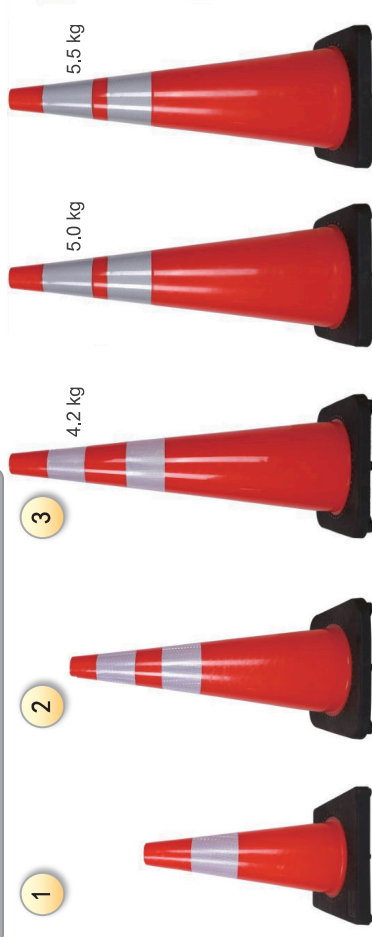

WARNING LIGHT

LED Beacon Light

JW-1006

JW-2003

JW-2004

PIC	Item NO	Voltage	Power	Color	Size	G.W.	Warranty	Carton size
1	JW-1006	DC12V	10W	Red / Blue	Φ165*H135mm	1.1kg	One year	190*175*165mm Explosion-flashing
2	JW-2003	DC12V/24V	1W	Red / Blue / Amber / Red&Blue	Φ100*H110mm	0.4kg	One year	110*110*165mm With 9leds Explosion-flashing
3	JW-2004	DC12V/24V	1W	Red / Blue / Amber	290*150*120mm	0.8kg	One year	300*160*140mm Explosion-flashing

LED Beacon Light

JW-2005

JW-2006

PIC	Item NO	Voltage	Power	Color	Size	G.W.	Warranty	Carton size
4	JW-2005	DC12V	4W	Red / Blue	Φ150*H133mm	0.6kg	One year	190*175*165mm With 24leds Explosion-flashing or rotating
5	JW-2006	DC12V/24V	2W	Amber / Red&Blue	Φ145*H125mm	0.6kg	One year	190*175*160mm With 24leds Explosion-flashing

Tripod Traffic Cone LZ-019

Height	Base Size	Weight
560 mm	40x40x40 cm	1.2 kgs

PVC Traffic Cone LZ-005

PIC	Height	Base Size	Weight	Reflective
1	300 mm	21x21 cm	0.6 kgs	none
2	450 mm	28x28 cm	1.1 kgs	15 cm
3	700 mm	36x36 cm	1.8 / 2.3 kgs	15 + 10 cm
4	900 mm	36x36 cm	4.2 kgs	15 + 10 cm

PVC Traffic Cone Europe Standard LZ-005A

Height	Base Size	Weight	Weight	Weight
750 mm	34x34 cm	2.35 kgs	Orange	Red
			Yellow	Blue

TRAFFIC CONE

PVC Traffic Cone interlock base LZ-004

PIC	Height	Base Size	Weight	Color
1	450 mm	28x28 cm	1.6 kgs	Orange / Red / Yellow / Blue
2	700 mm	36x36 cm	3.3 kgs	Orange / Red / Yellow / Blue
3	900 mm	36x36 cm	4.2 / 5.0 / 5.5 kgs	Orange / Red / Yellow / Blue